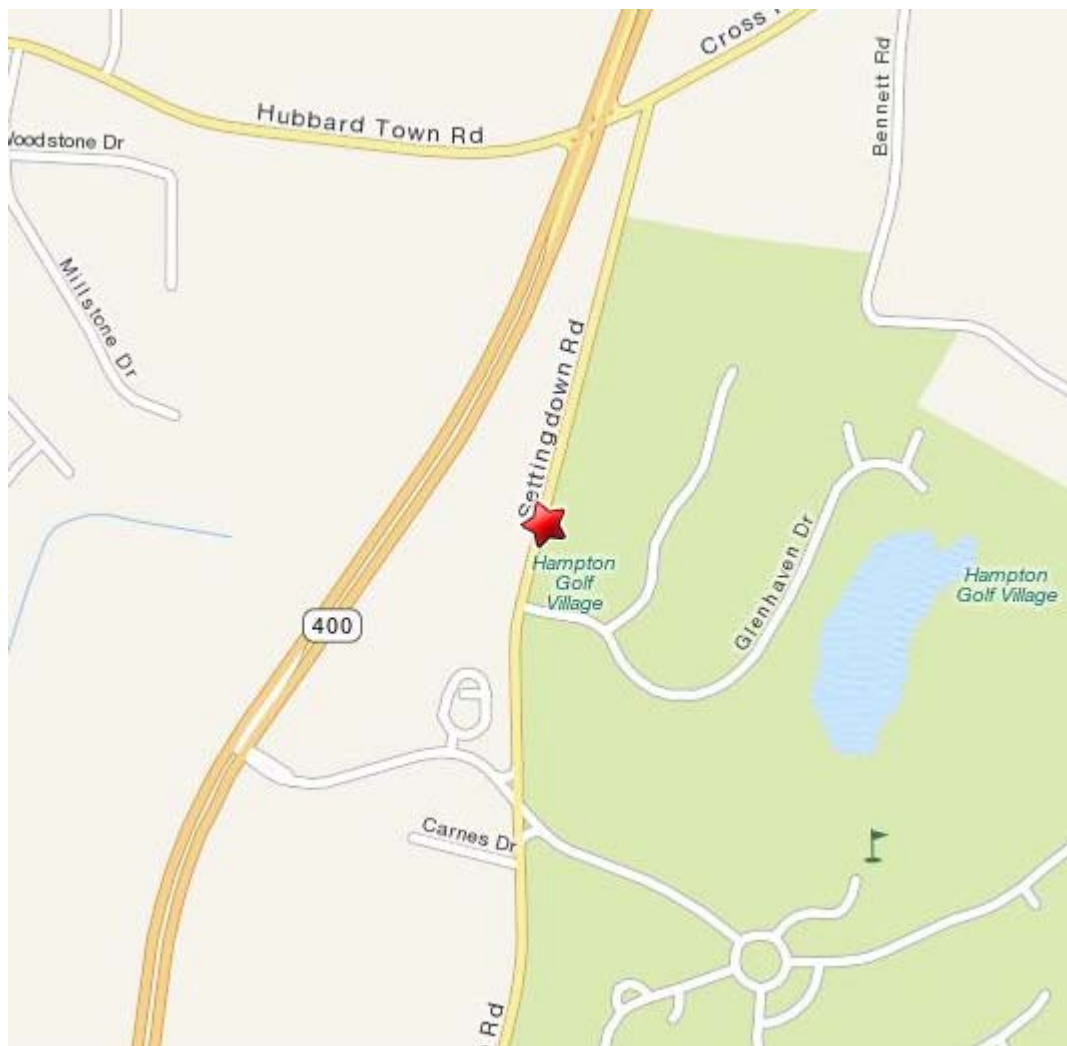

## Directions to the Hampton Park Library:

The library is located at 5345 Settingdown Road, one-quarter mile north of the intersection of Hampton Park Drive and Settingdown Road.

**Traveling north from Cumming on GA 400**, continue north on Highway 400 **three miles past Exit 17** (Highway 306/Keith Bridge Road) to the stoplight intersection with Settingdown Road. Turn **right** onto Settingdown Road. Go two miles, continuing on Settingdown Road after a four-way stop intersection with Hampton Park Drive. The library will be on the **left**, at the intersection with Glenhaven Drive.

**Traveling south toward Cumming on GA 400**, turn **left** onto Crossroads Road. Turn **right** (almost immediately) onto Settingdown Road. Travel less than one mile to Hampton Park Library on the **right**, at the intersection with Glenhaven Drive.

### **Directions from the Sharon Forks Library to the Hampton Park Library:**

Turn **right** (south) onto Old Atlanta Road. At the traffic light, bear to the **right** onto Sharon Road and go 1.2 miles. Turn **right** onto Highway 141 (Peachtree Parkway) and continue 2.2 miles. Turn **right** onto the entrance ramp onto Highway 400 North. Proceed 10.7 miles north to the traffic-light intersection with Settingdown Road (it is 3 miles north of Exit 17). Turn **right** onto Settingdown Road. Go two miles, continuing on Settingdown Road after a four-way stop intersection. The library will be on the **left**, at the intersection with Glenhaven Drive.